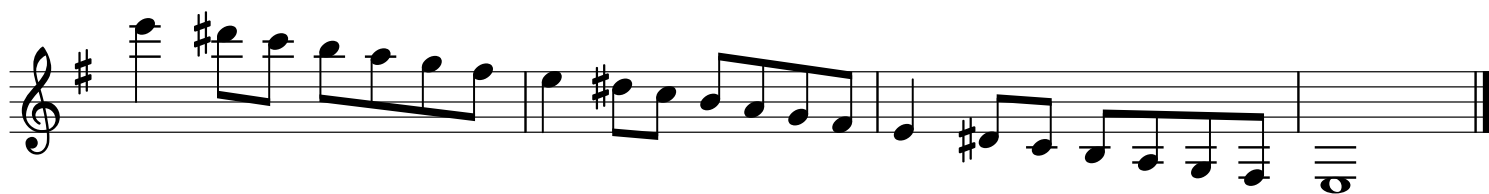

e harmonic minor