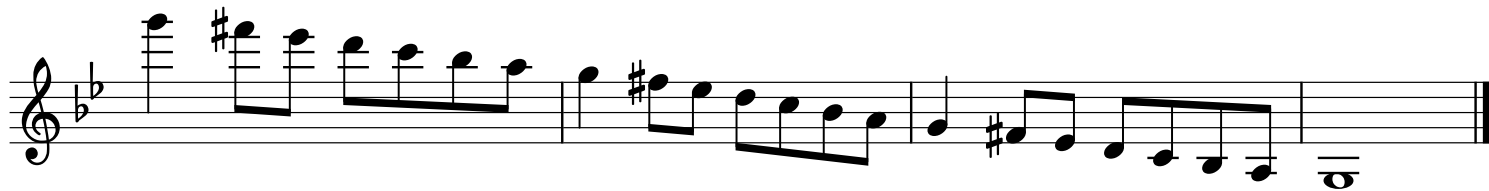

g harmonic minor