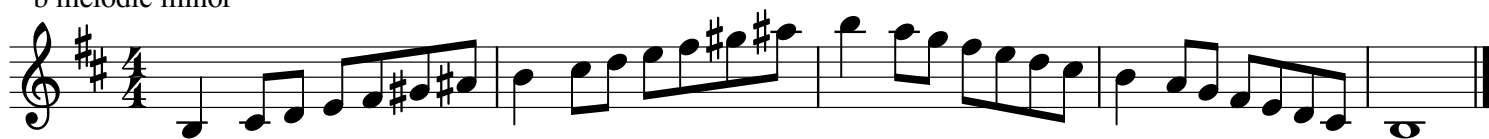

b melodic minor