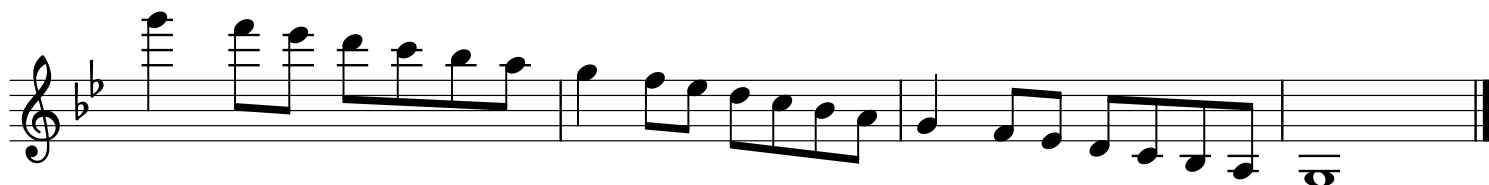

g melodic minor