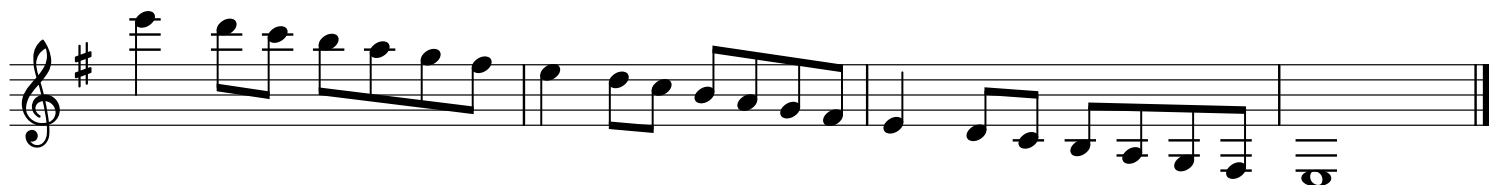

e melodic minor