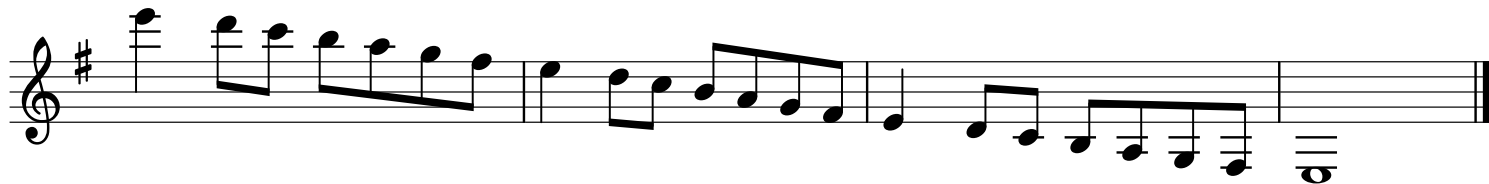

e natural minor