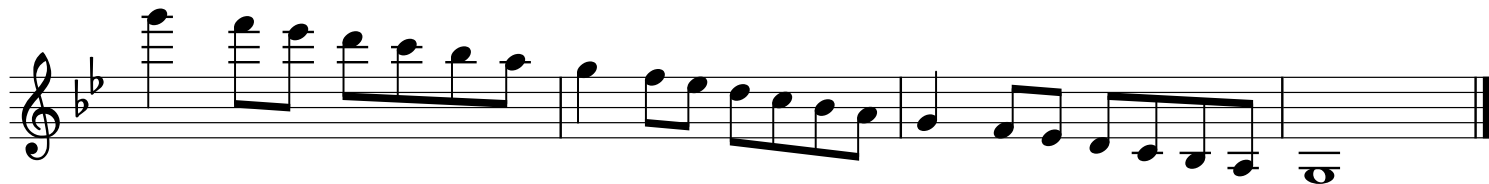

g natural minor